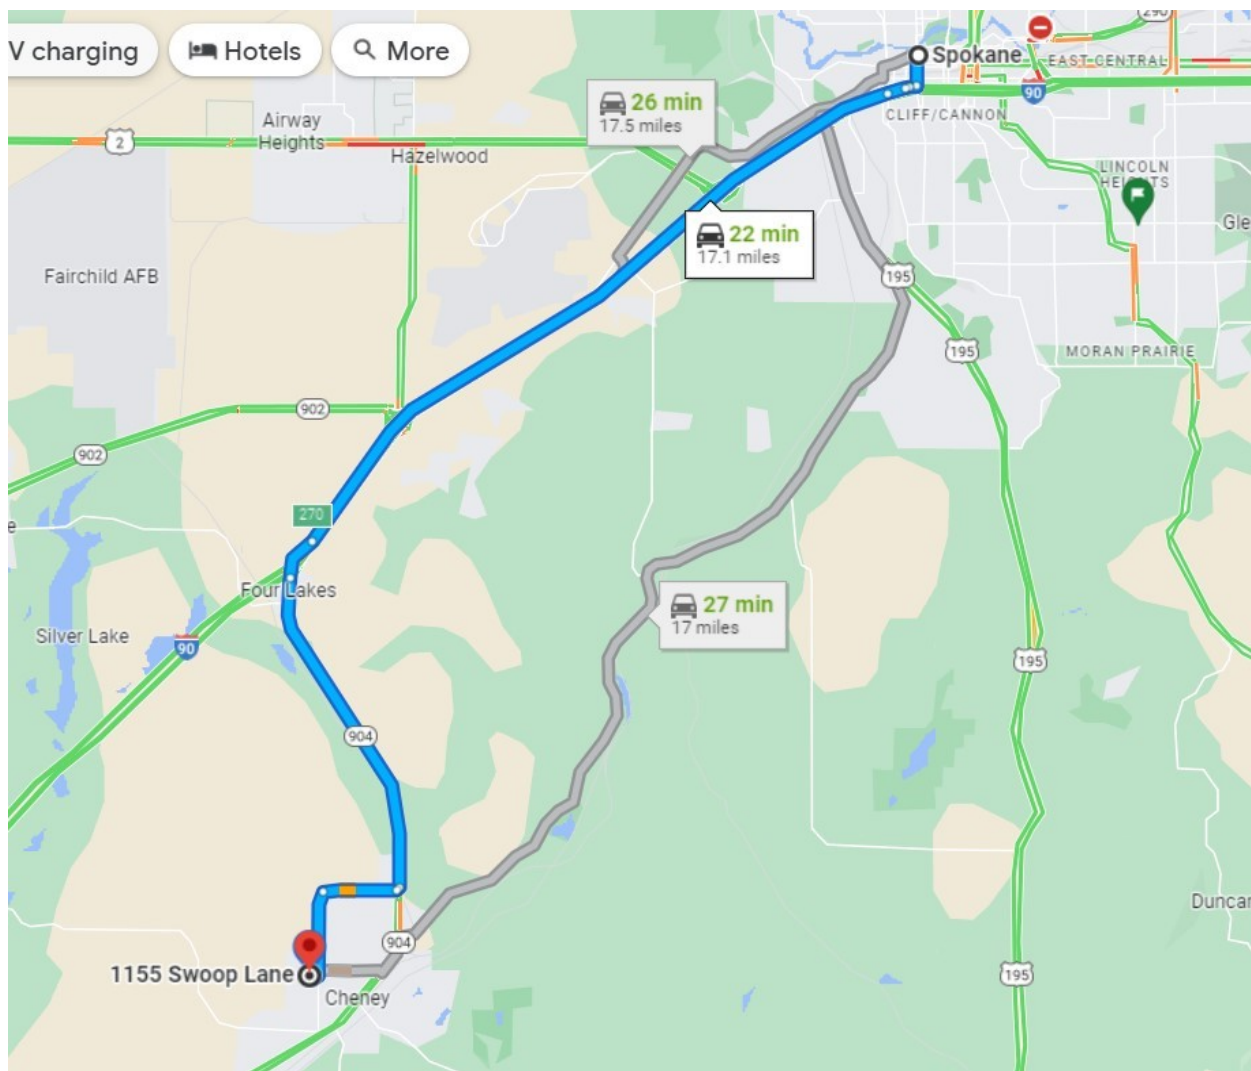

Eastern Washington University Aquatic Center

Directions from Spokane, WA to

1155 Swoop Ln
Cheney, WA 99004

Call Michael Lanning
for assistance at :

937-723-0309

NOTE:

The pool's address is 1155 Swoop Lane. Turn right off Washington Street onto Swoop Lane. After passing Roos Field on your right, park in parking lot P9. Walk towards the southwest corner of the lot to a large, gray concrete building. Walk down the cement ramp outside the building and enter at the large wooden doors on the right. Walk down a long hallway 200 yards.

Merge onto I-90 W From Spokane

9.2 mi

Take exit 270 for WA-904 W toward Four
Lakes/Cheney

0.6 mi

**Continue on Lt. Col. Michael P. Anderson Memorial
Hwy. Drive to Swoop Ln in Cheney**

10 min (6.4 mi)

Continue onto Lt. Col. Michael P. Anderson
Memorial Hwy

427 ft

Turn right to stay on Swoop Ln

381 ft

Eastern Washington University Aquatic Center

Directions from Spokane, WA to

1155 Swoop Ln
Cheney, WA 99004

NOTE:

The pool's address is 1155 Swoop Lane. Turn right off Washington Street onto Swoop Lane. After passing Roos Field on your right, park in parking lot P9. Walk towards the southwest corner of the lot to a large, gray concrete building. Walk down the cement ramp outside the building and enter at the large wooden doors on the right. Walk down a long hallway 200 yards.

Eastern Washington University Aquatic Center

Directions from Spokane, WA to

1155 Swoop Ln
Cheney, WA 99004

NOTE:

The pool's address is 1155 Swoop Lane. Turn right off Washington Street onto Swoop Lane. After passing Roos Field on your right, park in parking lot P9. Walk towards the southwest corner of the lot to a large, gray concrete building. Walk down the cement ramp outside the building and enter at the large wooden doors on the right. Walk down a long hallway 200 yards.